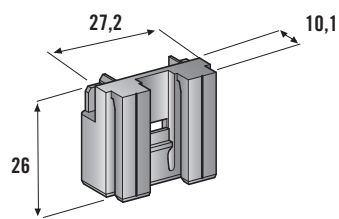

4

IMG	DESCRIPTION	MATERIAL	COLOUR		P/N BULK	M.O.Q.
1	ADAPTER	PA66 GF25	■Black		0300851	1000
2	ADAPTER	PA66 GF25	■Black		0300856	1500
3	ADAPTER	PA66 GF25	■Black		0300848	400
4	ADAPTER	PA66 GF25	■Black		0300949	1500