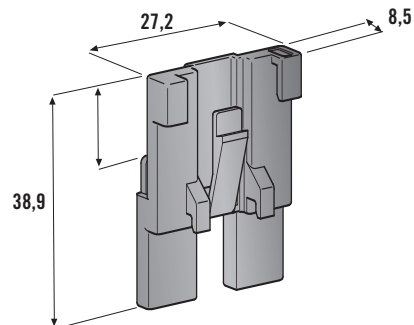

ADAPTERS

1

2

3

4

IMG	DESCRIPTION	MATERIAL	COLOUR		P/N BULK	M.O.Q.
1	ADAPTER	PA66 GF25	■Black		0300851	1000
2	ADAPTER	PA66 GF25	■Black		0300856	1500
3	ADAPTER	PA66 GF25	■Black		0300848	400
4	ADAPTER	PA66 GF25	■Black		0300949	1500