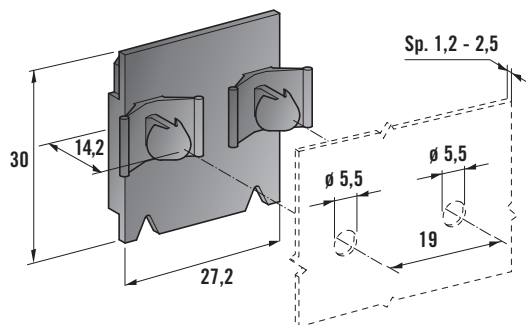

FIXING PLATES

1