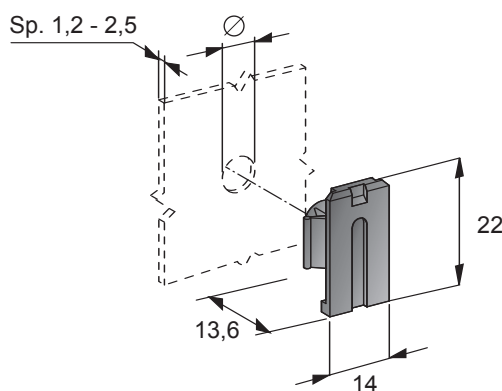

# FIXING PLATES

1

2

3

4

IMG	DESCRIPTION	Ø mm	MATERIAL	COLOUR	P/N BOX	M.O.Q.	P/N BULK	M.O.Q.
1	MOUNTING BRACKET MALE	8,5	PA66	■Black			0300690	100
2	MOUNTING BRACKET FEMALE	8,5	PA66	■Black			0300691	100
3	FIXING PLATE WITH 1 SCREW	3,6	PP GF30	■Black	0100352	250	0300352	1000
4	FIXING PLATE BY PRESSURE	6,5	PA66	■Black			0300395	1000
	FIXING PLATE BY PRESSURE	8,0	PA66	■Black			0300398	1000