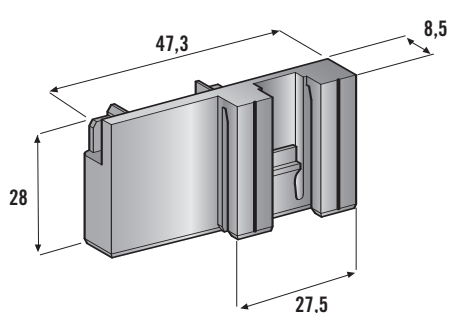

ADAPTERS

1

2

3

4

IMG	DESCRIPTION	MATERIAL	COLOUR		P/N BULK	M.O.Q.
1	ADAPTER	PA66 GF25	■Black		0300851	1000
2	ADAPTER	PA66 GF25	■Black		0300856	1500
3	ADAPTER	PA66 GF25	■Black		0300848	400
4	ADAPTER	PA66 GF25	■Black		0300949	1500