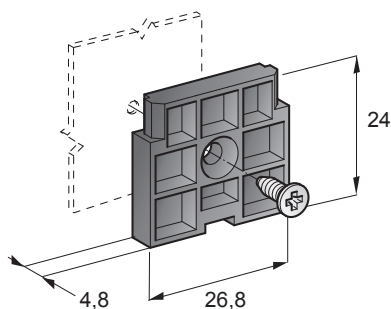

# FIXING PLATES

1

2

3

4

IMG	DESCRIPTION	Ø mm	MATERIAL	COLOUR	P/N BOX	M.O.Q.	P/N BULK	M.O.Q.
1	MOUNTING BRACKET MALE	8,5	PA66	■Black			0300690	100
2	MOUNTING BRACKET FEMALE	8,5	PA66	■Black			0300691	100
3	FIXING PLATE WITH 1 SCREW	3,6	PP GF30	■Black	0100352	250	0300352	1000
4	FIXING PLATE BY PRESSURE	6,5	PA66	■Black			0300395	1000
	FIXING PLATE BY PRESSURE	8,0	PA66	■Black			0300398	1000