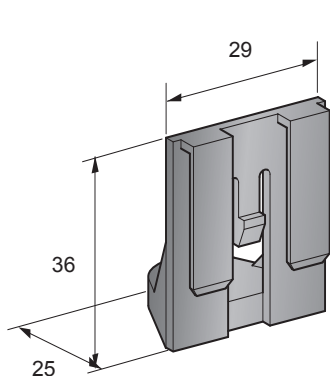

# FIXING PLATES

1

2

3

4

IMG	DESCRIPTION	Ø mm	MATERIAL	COLOUR	P/N BOX	M.O.Q.	P/N BULK	M.O.Q.
1	MOUNTING BRACKET MALE	8,5	PA66	■Black			0300690	100
2	MOUNTING BRACKET FEMALE	8,5	PA66	■Black			0300691	100
3	FIXING PLATE WITH 1 SCREW	3,6	PP GF30	■Black	0100352	250	0300352	1000
4	FIXING PLATE BY PRESSURE	6,5	PA66	■Black			0300395	1000
	FIXING PLATE BY PRESSURE	8,0	PA66	■Black			0300398	1000