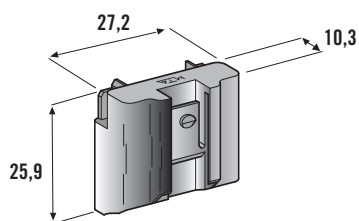

ADAPTERS

1

2

3

4

IMG	DESCRIPTION	MATERIAL	COLOUR		P/N BULK	M.O.Q.
1	ADAPTER	PA66 GF25	■Black		0300851	1000
2	ADAPTER	PA66 GF25	■Black		0300856	1500
3	ADAPTER	PA66 GF25	■Black		0300848	400
4	ADAPTER	PA66 GF25	■Black		0300949	1500