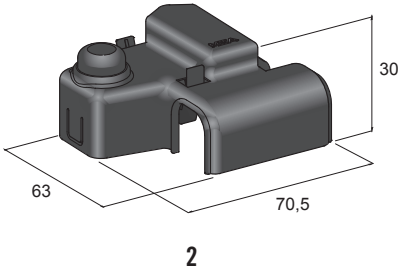

PROTECTION COVERS

IMG	DESCRIPTION	POLARITY	MATERIAL	COLOUR	P/N BOX	M.O.Q.	P/N BULK	M.O.Q.
1	COVER FOR 1506765	+	PP	Red			4510499	500
2	COVER FOR 150674X	+	PP	Red	4410496	10	4510496	500
	COVER FOR 150676X	-	PP	Black			4510497	500
3	COVER		EPDM	Black	4410495	10