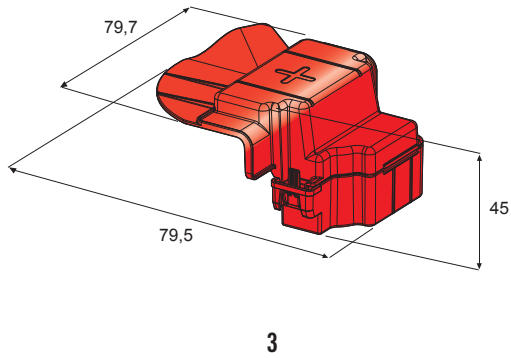

1

2

3

PROTECTION COVERS

IMG	DESCRIPTION	POLARITY	MATERIAL	COLOUR	P/N BOX	M.O.Q.	P/N BULK	M.O.Q.
1	COVER FOR 15077XX	+	PP	■ Red		10	4510503	100
2	COVER FOR 15078XX	+	PP	■ Red		10	4510502	100
3	COVER FOR 15077XX	+	PP	■ Red		10	4510504	500
4	COVER FOR 1506720/21/30/31	+	PP	■ Red		10	4510480	500