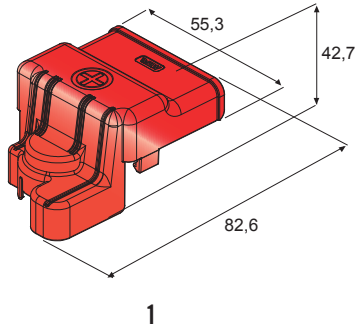

1

2

3

PROTECTION COVERS

IMG	DESCRIPTION	POLARITY	MATERIAL	COLOUR	P/N BOX	M.O.Q.	P/N BULK	M.O.Q.
1	COVER FOR 15077XX	+	PP	■ Red		10	4510503	100
2	COVER FOR 15078XX	+	PP	■ Red		10	4510502	100
3	COVER FOR 15077XX	+	PP	■ Red		10	4510504	500
4	COVER FOR 1506720/21/30/31	+	PP	■ Red		10	4510480	500