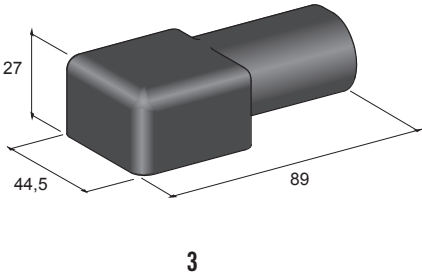

PROTECTION COVERS

IMG	DESCRIPTION	POLARITY	MATERIAL	COLOUR	P/N BOX	M.O.Q.	P/N BULK	M.O.Q.
1	COVER FOR 1506765	+	PP	Red			4510499	500
2	COVER FOR 150674X	+	PP	Red	4410496	10	4510496	500
	COVER FOR 150676X	-	PP	Black			4510497	500
3	COVER		EPDM	Black	4410495	10