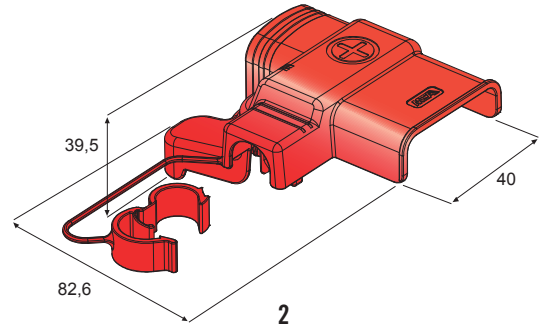

1

2

3

PROTECTION COVERS

IMG	DESCRIPTION	POLARITY	MATERIAL	COLOUR	P/N BOX	M.O.Q.	P/N BULK	M.O.Q.
1	COVER FOR 15077XX	+	PP	■ Red		10	4510503	100
2	COVER FOR 15078XX	+	PP	■ Red		10	4510502	100
3	COVER FOR 15077XX	+	PP	■ Red		10	4510504	500
4	COVER FOR 1506720/21/30/31	+	PP	■ Red		10	4510480	500