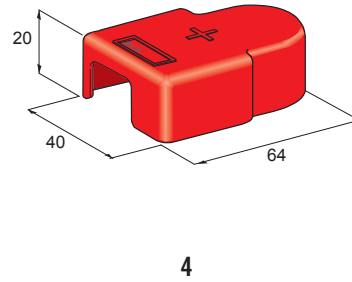

1

2

3

PROTECTION COVERS

IMG	DESCRIPTION	POLARITY	MATERIAL	COLOUR	P/N BOX	M.O.Q.	P/N BULK	M.O.Q.
1	COVER FOR 15077XX	+	PP	■ Red		10	4510503	100
2	COVER FOR 15078XX	+	PP	■ Red		10	4510502	100
3	COVER FOR 15077XX	+	PP	■ Red		10	4510504	500
4	COVER FOR 1506720/21/30/31	+	PP	■ Red		10	4510480	500