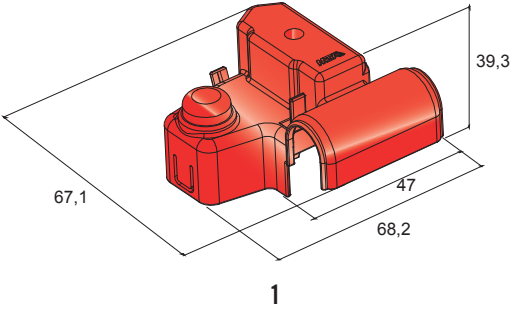

PROTECTION COVERS

IMG	DESCRIPTION	POLARITY	MATERIAL	COLOUR	P/N BOX	M.O.Q.	P/N BULK	M.O.Q.
1	COVER FOR 1506765	+	PP	Red			4510499	500
2	COVER FOR 150674X	+	PP	Red	4410496	10	4510496	500
	COVER FOR 150676X	-	PP	Black			4510497	500
3	COVER		EPDM	Black	4410495	10