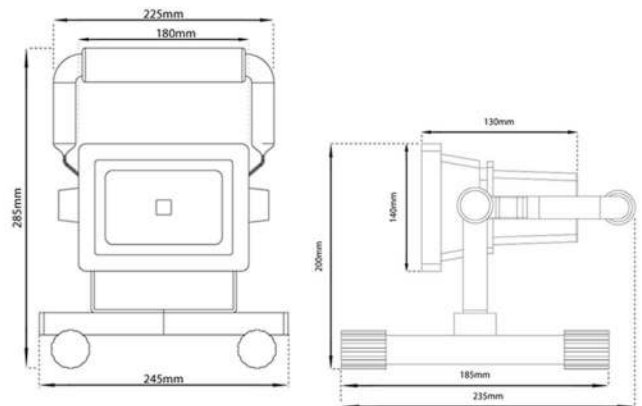

PFL20W

Power Saving Mode	Full Power Mode
6 Hours Lighting	3 Hours Lighting
650 Lumen	1300 Lumen
18 x 1W LEDs	
6 Hours Charging Time	

Each Portable Flood Light is Supplied with:

- In-Car 12V, 1A Charger with 1.8metre Cable
- Mains 240V, 50-60Hz DC Charger with 0.8metre Cable and UK Three-Pin & European Two-Pin Plugs
- Adjustable Light Head and Ergonomic Handle