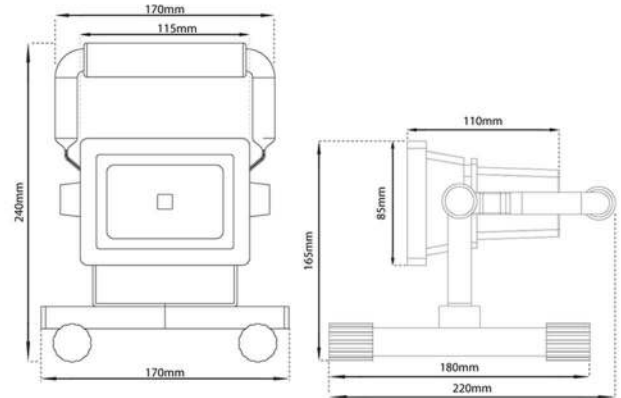

Quality & Reliability
Guaranteed

PFL WORK LIGHTS

Rechargeable LED Flood Lamp

NEW PRODUCT

PFL10W

Power Saving Mode	Full Power Mode
6 Hours Lighting	3 Hours Lighting
350 Lumen	750 Lumen
10 x 1W LEDs	
7 Hours Charging Time