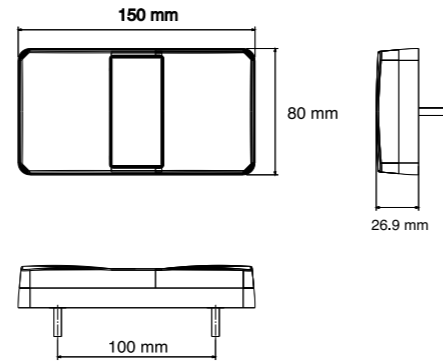

REAR LAMPS

26002 Series

26002AR

Part No	Voltage	Stop	Tail	D.I.	Reflex	Connector	ECE
26002AR	12/24V	•	•	•	•	300mm cable	•

26018 Series

26018C-BV

26018R-1BV

Part No	Voltage	Reverse	Fog	Connector	ECE
26018C-BV	12/24V	•		200mm cable	•
26018R-1BV	12/24V		•	200mm cable	•

26027 Series

Part No	Voltage	Stop	Tail	D.I.	Connector	ECE
26027	24V	•	•	•	200mm cable	•

26010 Series

Part No	Voltage	Handed	Stop	Tail	D.I.	License	Reflex	Connector	ECE
26010HL-V	12/24V	RH & LH	•	•	•	•	•	500mm cable	•

26018 Series

					Spares	
Part No	Voltage	D.I.	Reflector	Connector	Grommet	Plug
22018A-V	12/24V	•	Multiple	Plug Terminal	55018	53876