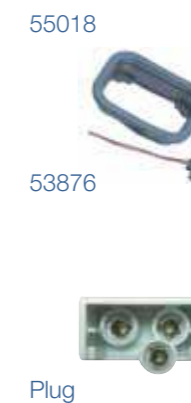

REAR LAMPS

26002 Series

26002AR

Part No	Voltage	Stop	Tail	D.I.	Reflex	Connector	ECE
26002AR	12/24V	•	•	•	•	300mm cable	•

26018 Series

26018C-BV

26018R-1BV

Part No	Voltage	Reverse	Fog	Connector	ECE
26018C-BV	12/24V	•		200mm cable	•
26018R-1BV	12/24V		•	200mm cable	•

26027 Series

Part No	Voltage	Stop	Tail	D.I.	Connector	ECE
26027	24V	•	•	•	200mm cable	•

26010 Series

Part No	Voltage	Handed	Stop	Tail	D.I.	License	Reflex	Connector	ECE
26010HL-V	12/24V	RH & LH	•	•	•	•	•	500mm cable	•

26018 Series

					Spares	
Part No	Voltage	D.I.	Reflector	Connector	Grommet	Plug
22018A-V	12/24V	•	Multiple	Plug Terminal	55018	53876