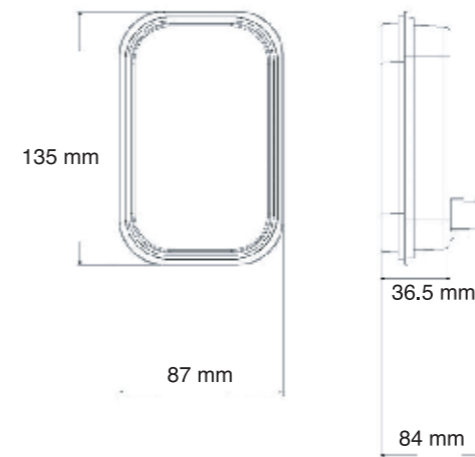

26027 Series

Part No	Voltage	Stop	Tail	D.I.	Connector	ECE
26027	24V	•	•	•	200mm cable	•

26010 Series

Part No	Voltage	Handed	Stop	Tail	D.I.	License	Reflex	Connector	ECE
26010HL-V	12/24V	RH & LH	•	•	•	•	•	500mm cable	•

26018 Series

					Spares	
Part No	Voltage	D.I.	Reflector	Connector	Grommet	Plug
22018A-V	12/24V	•	Multiple	Plug Terminal	55018	53876