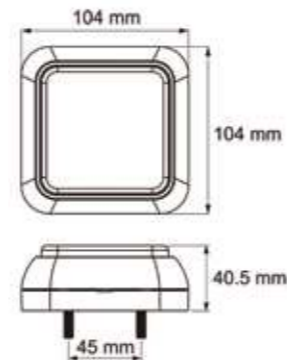

REAR LAMPS

26002 Series

26002AR

Part No	Voltage	Stop	Tail	D.I.	Reflex	Connector	ECE
26002AR	12/24V	•	•	•	•	300mm cable	•

26018 Series

26018C-BV

26018R-1BV

Part No	Voltage	Reverse	Fog	Connector	ECE
26018C-BV	12/24V	•		200mm cable	•
26018R-1BV	12/24V		•	200mm cable	•

26027 Series

Part No	Voltage	Stop	Tail	D.I.	Connector	ECE
26027	24V	•	•	•	200mm cable	•

26010 Series

Part No	Voltage	Handed	Stop	Tail	D.I.	License	Reflex	Connector	ECE
26010HL-V	12/24V	RH & LH	•	•	•	•	•	500mm cable	•

26018 Series

					Spares	
Part No	Voltage	D.I.	Reflector	Connector	Grommet	Plug
22018A-V	12/24V	•	Multiple	Plug Terminal	55018	53876