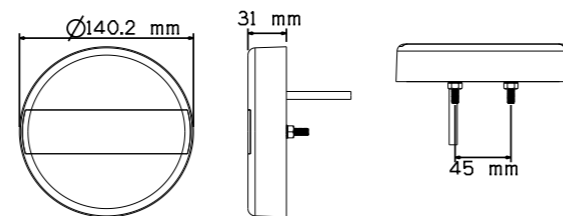

REAR LAMPS

26002 Series

26002AR

Part No	Voltage	Stop	Tail	D.I.	Reflex	Connector	ECE
26002AR	12/24V	•	•	•	•	300mm cable	•

26018 Series

26018C-BV

26018R-1BV

Part No	Voltage	Reverse	Fog	Connector	ECE
26018C-BV	12/24V	•		200mm cable	•
26018R-1BV	12/24V		•	200mm cable	•

26027 Series

Part No	Voltage	Stop	Tail	D.I.	Connector	ECE
26027	24V	•	•	•	200mm cable	•

26010 Series

Part No	Voltage	Handed	Stop	Tail	D.I.	License	Reflex	Connector	ECE
26010HL-V	12/24V	RH & LH	•	•	•	•	•	500mm cable	•

26018 Series

					Spares	
Part No	Voltage	D.I.	Reflector	Connector	Grommet	Plug
22018A-V	12/24V	•	Multiple	Plug Terminal	55018	53876