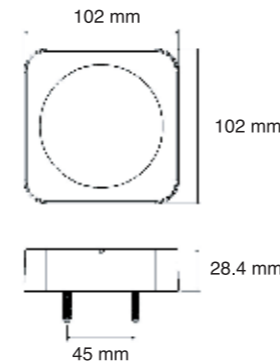

REAR LAMPS

26002 Series

26002AR

Part No	Voltage	Stop	Tail	D.I.	Reflex	Connector	ECE
26002AR	12/24V	•	•	•	•	300mm cable	•

26018 Series

26018C-BV

26018R-1BV

Part No	Voltage	Reverse	Fog	Connector	ECE
26018C-BV	12/24V	•		200mm cable	•
26018R-1BV	12/24V		•	200mm cable	•

26027 Series

Part No	Voltage	Stop	Tail	D.I.	Connector	ECE
26027	24V	•	•	•	200mm cable	•

26010 Series

Part No	Voltage	Handed	Stop	Tail	D.I.	License	Reflex	Connector	ECE
26010HL-V	12/24V	RH & LH	•	•	•	•	•	500mm cable	•

26018 Series

					Spares	
Part No	Voltage	D.I.	Reflector	Connector	Grommet	Plug
22018A-V	12/24V	•	Multiple	Plug Terminal	55018	53876