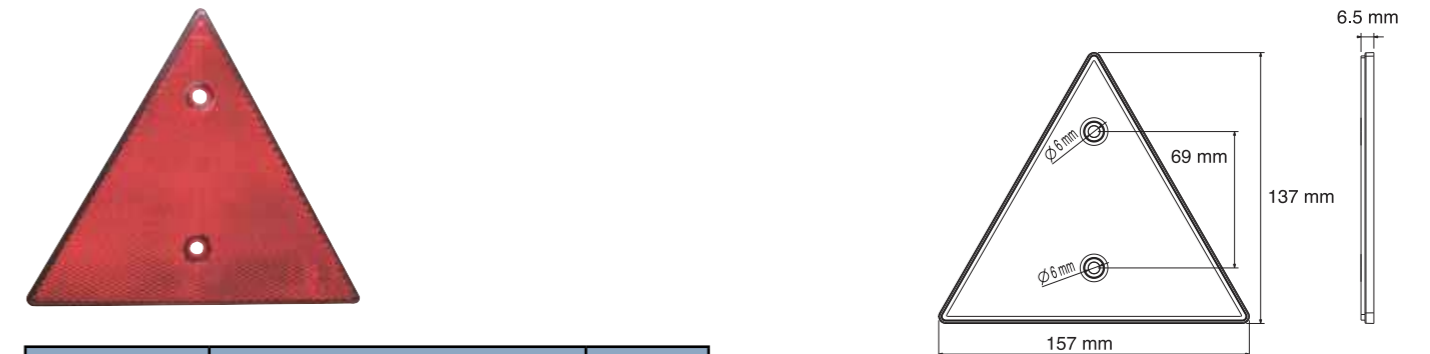

47002 Series

Part No	Colour	ECE
47002R	•	•