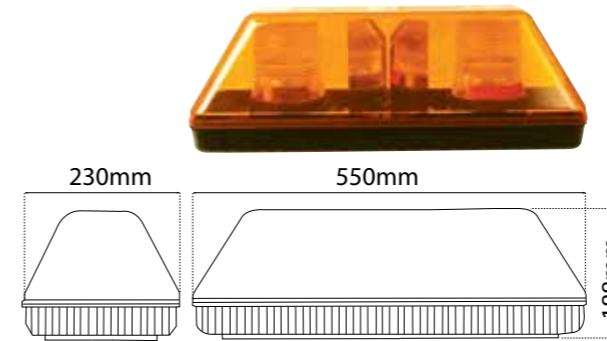

ROTATING & XENON LIGHTBARS

Compact Lightbar (Rotating)

Our Compact Lightbar is designed to provide superior light output and maximum visibility.

Main Features:

- CE and 'E' approved (EMC)
- Dual Voltage (12/24V)
- Reverse polarity protection
- Meets IP56 international protection standards
- -30°C to +50°C extreme temperature reliability.

Warranty:

- LAP offer a 12 month or 2000 hour guarantee on our products, subject to the item being fitted and used in accordance with the correct instructions.

Applications

Source: Ford Europe

Part No	Voltage	Action	Colours	Current Consumption 12/24V	Flash Rate (Per min)	Mounting	ECE R65	Weight KG (Approx.)
CLB55SA	12-24V	Rotating	Amber	9.2/6A	180	Single Point	✓	2.5
CLB55MA	12-24V	Rotating	Amber	9.2/6A	180	Magnetic	✓	3.2
CLB55TA	12-24V	Rotating	Amber	9.2/6A	180	Twin Bolt	✓	2.5

Mini Lightbar (Rotating/Xenon)

Our Mini Lightbar range is designed to provide superior light output and maximum visibility for larger commercial vehicles.

Main Features:

- ECE R65 approved performance (XHPL)
- EMC approved (ECE R10)
- Dual Voltage (12/24V)
- Reverse polarity protection
- Optional single/double flash Xenons
- Meets IP56 international protection standards
- -30°C to +50°C extreme temperature reliability.