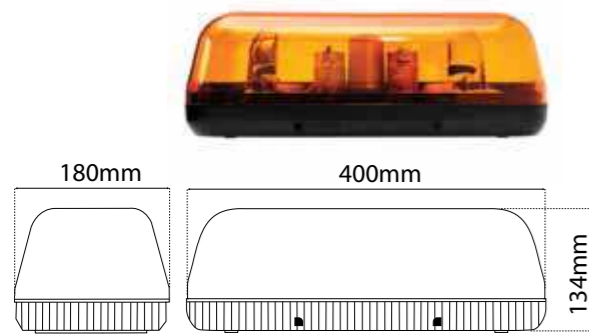

ROTATING & XENON LIGHTBARS

Compact Lightbar (Rotating)

Our Compact Lightbar is designed to provide superior light output and maximum visibility.

Main Features:

- CE and 'E' approved (EMC)
- Dual Voltage (12/24V)
- Reverse polarity protection
- Meets IP56 international protection standards
- -30°C to +50°C extreme temperature reliability.

Warranty:

- LAP offer a 12 month or 2000 hour guarantee on our products, subject to the item being fitted and used in accordance with the correct instructions.

Applications

Source: Ford Europe

Part No	Voltage	Action	Colours	Current Consumption 12/24V	Flash Rate (Per min)	Mounting	ECE R65	Weight KG (Approx.)
CLB55SA	12-24V	Rotating	Amber	9.2/6A	180	Single Point	✓	2.5
CLB55MA	12-24V	Rotating	Amber	9.2/6A	180	Magnetic	✓	3.2
CLB55TA	12-24V	Rotating	Amber	9.2/6A	180	Twin Bolt	✓	2.5

Mini Lightbar (Rotating/Xenon)

Our Mini Lightbar range is designed to provide superior light output and maximum visibility for larger commercial vehicles.

Main Features:

- ECE R65 approved performance (XHPL)
- EMC approved (ECE R10)
- Dual Voltage (12/24V)
- Reverse polarity protection
- Optional single/double flash Xenons
- Meets IP56 international protection standards
- -30°C to +50°C extreme temperature reliability.